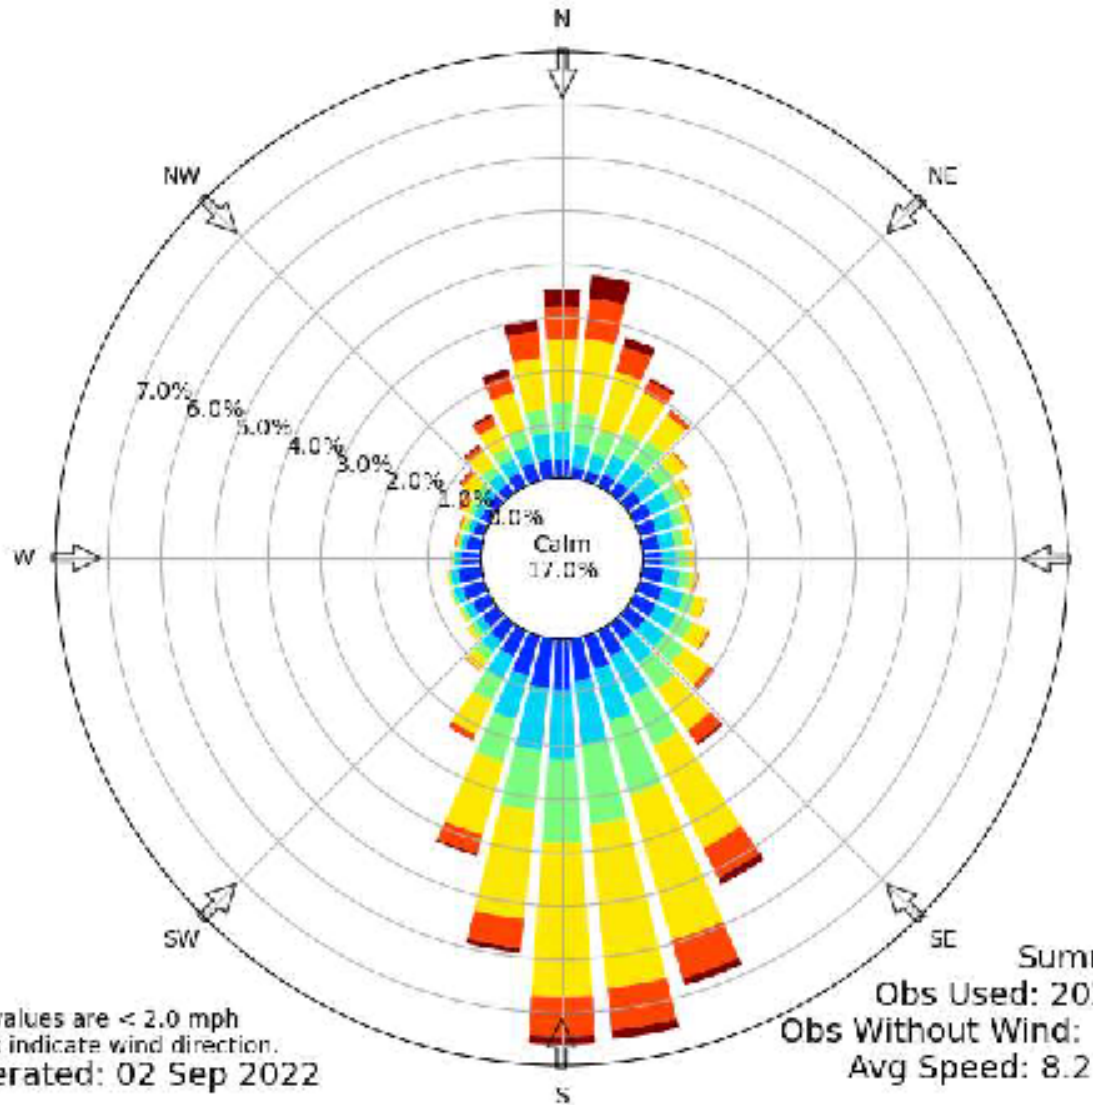

Find address or place

0.3mi
-97.263 30.039 Degrees

Windrose Plot for [AUS] Austin Bergstrom Intl
Obs Between: 23 May 1999 12:53 AM - 01 Sep 2022 06:53 PM America/Chicago

Calm values are < 2.0 mph
Arrows indicate wind direction.
Generated: 02 Sep 2022

Monthly Climatology: (click thumbnail)